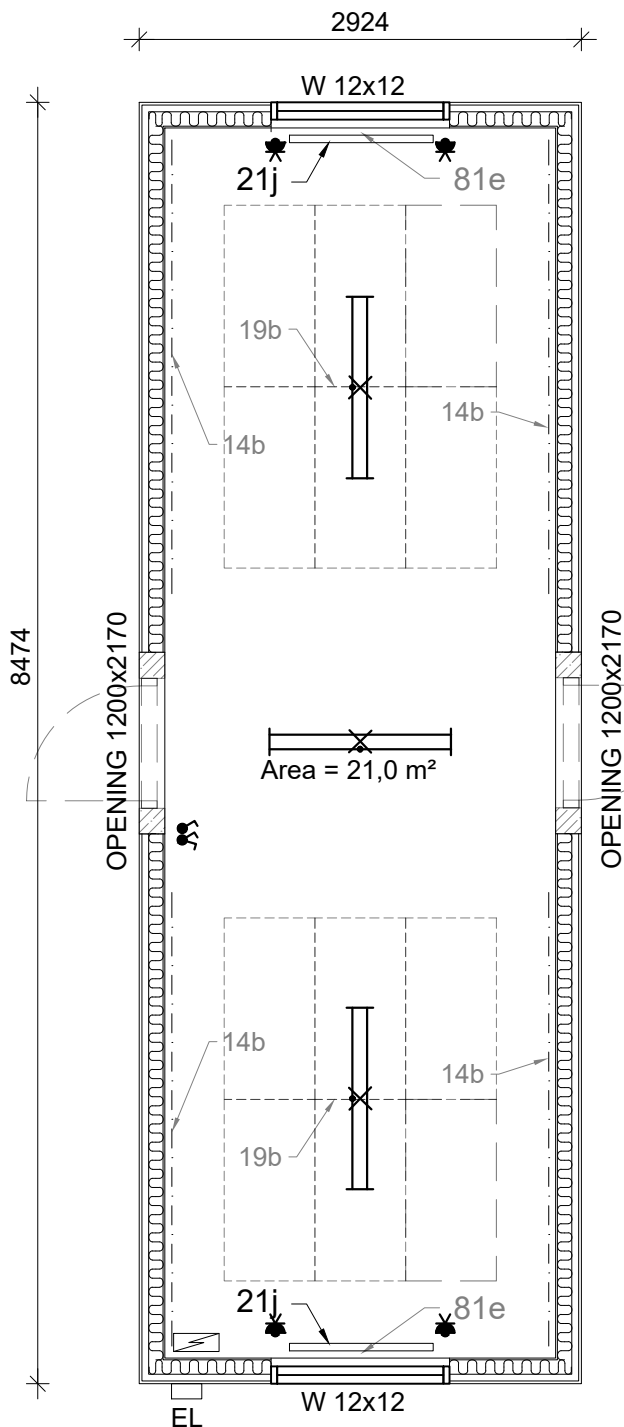

- Wall finish: chipboard
- Room height: 2400 mm
- Area: 21,0 m²

INCLUDED		
Pos.	Option	Pieces
21j	Radiator Ensto 1000 W (1500W FIN)	2
76a	Window blinds	2

Number of optional items chosen on the order sheet

OPTIONAL		
Pos.	Option	Pieces
14b	Elfa top track, white (3000 mm)	
19b	YSO290 Suspended sound insulation boards 1800 x 2400	
22a	YSO190 Heat controlling switch	
71o	YCO150 Wall element for the opening 1200 x 2170 with door frame 	
73c	YSO172 Door plate M9x21 	
76c	Window steel bars	
81e	Ventilation aggregate Mitsubishi VL-100 E	
71p	YCO155 Wall element for the opening 1200 x 2170 without door opening 	