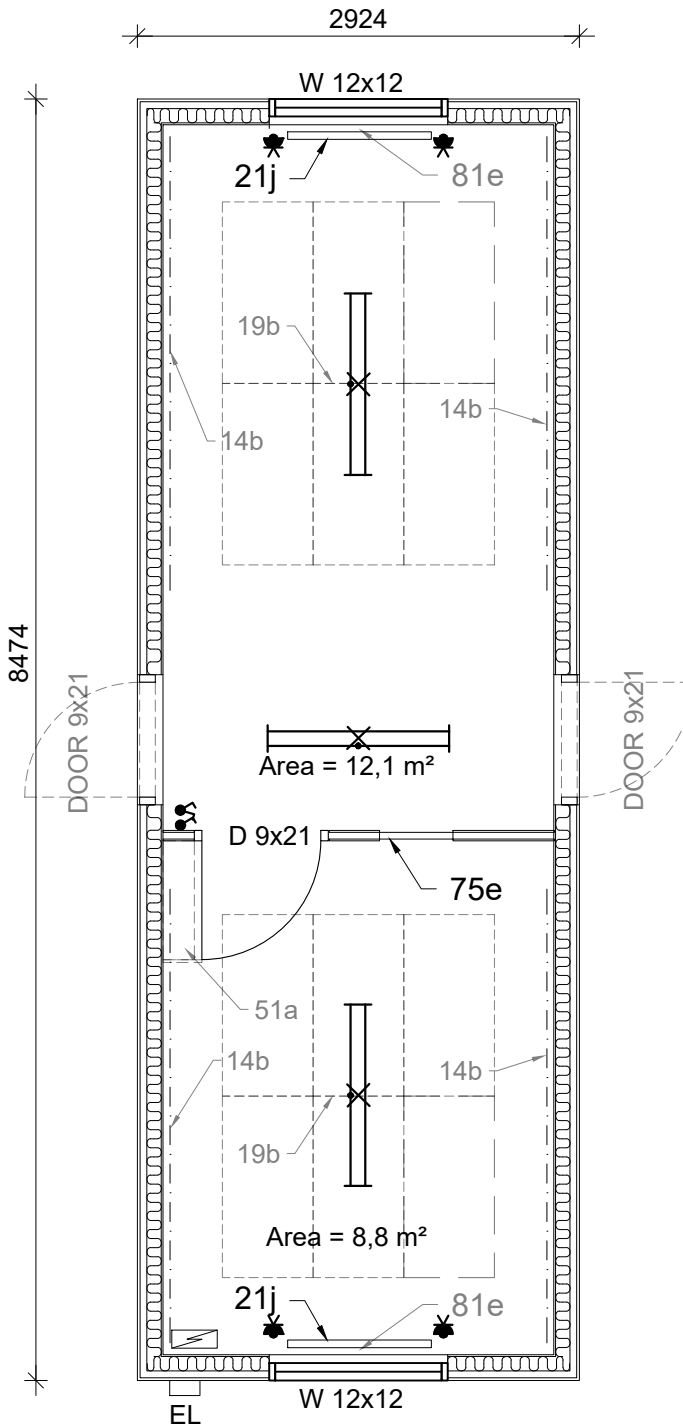

- Wall finish: chipboard
- Room height: 2400 mm
- Area: 21,0 m²

INCLUDED		
Pos.	Option	Pieces
21j	Radiator Ensto 1000 W (1500W FIN)	2
75e	YCO200 Partition wall (1 door, 1 glass wall)	1
76a	Window blinds	2

Number of optional items chosen on the order sheet

OPTIONAL		
Pos.	Option	Pieces
14b	Elfa top track, white (3000 mm)	
19b	YSO290 Suspended sound insulation boards 1800 x 2400	
22a	YSO190 Heat controlling switch	
51a	YSO220 Corner cupboard + hooks (2pcs)	
71n	YCO175 Wall element inside the 9x21 door frame	
73a	YSO170 Door plate M9x21	
76c	Window steel bars	
81e	Ventilation aggregate Mitsubishi VL-100 E	

Scale:
1:50

Revision:

Date of revision: