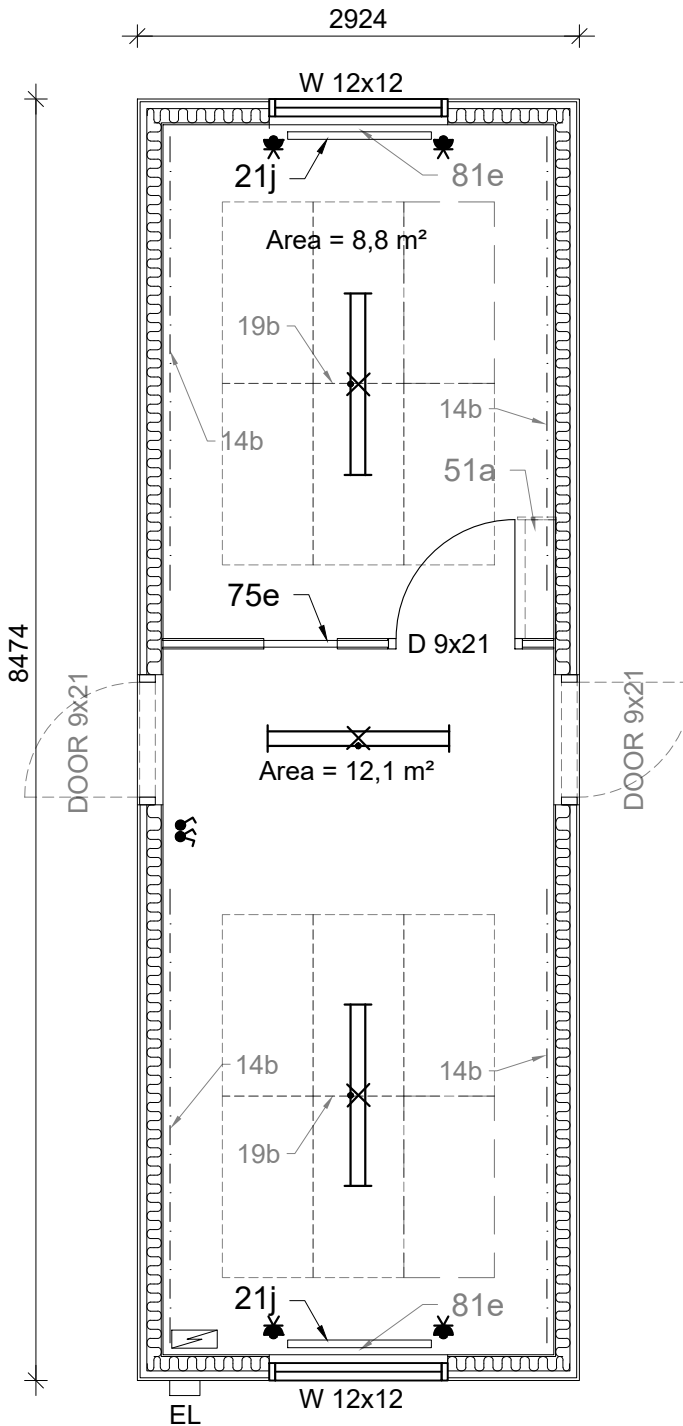

- Wall finish: chipboard
- Room height: 2400 mm
- Area: 21,0 m<sup>2</sup>

Scale:  
1:50

Revision:

Date of revision: