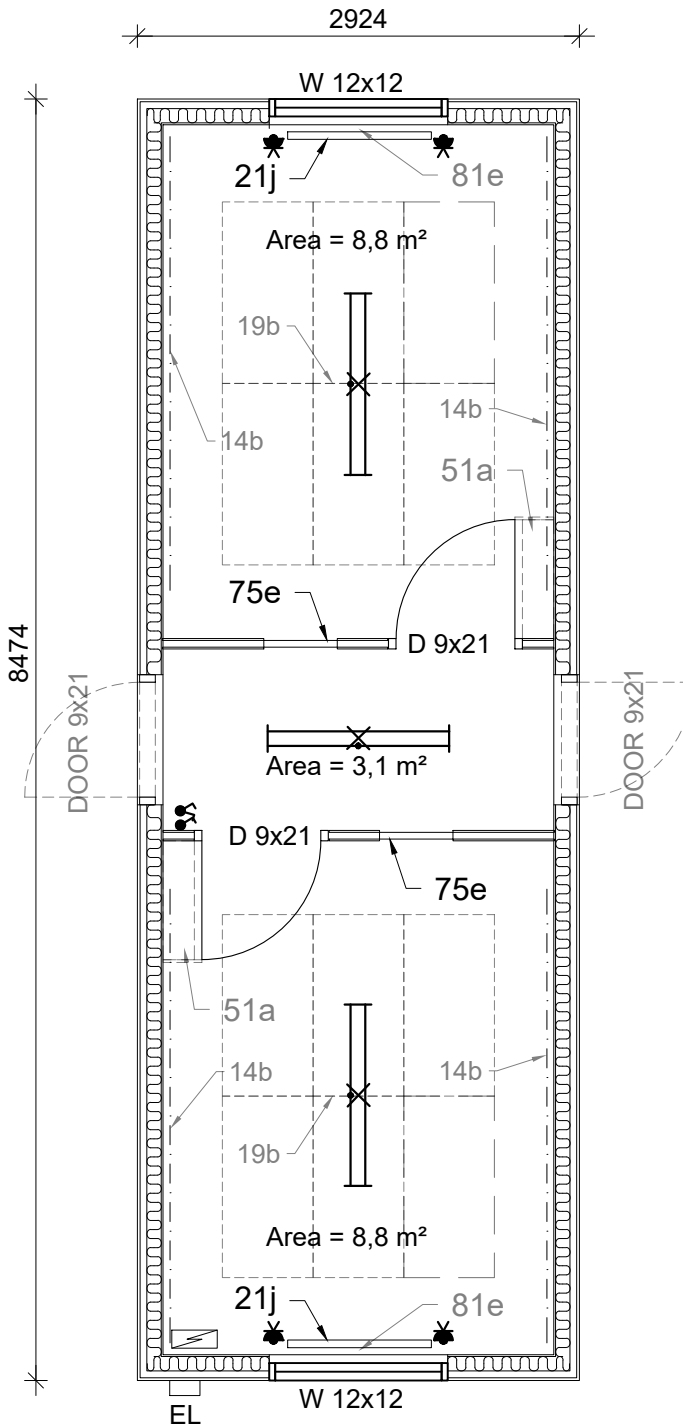

- Wall finish: chipboard
- Room height: 2400 mm
- Area: 21,0 m²

INCLUDED		
Pos.	Option	Pieces
21j	Radiator Ensto 1000 W (1500W FIN)	2
75e	YCO200 Partition wall (1 door, 1 glass wall)	2
76a	Window blinds	2

Number of optional items chosen on the order sheet

OPTIONAL		
Pos.	Option	Pieces
14b	Elfa top track, white (3000 mm)	
19b	YSO290 Suspended sound insulation boards 1800 x 2400	
22a	YSO190 Heat controlling switch	
51a	YSO220 Corner cupboard + hooks (2pcs)	
71n	YCO175 Wall element inside the 9x21 door frame	
73a	YSO170 Door plate M9x21	
76c	Window steel bars	
81e	Ventilation aggregate Mitsubishi VL-100 E	

Scale:
1:50

Revision:

Date of revision: