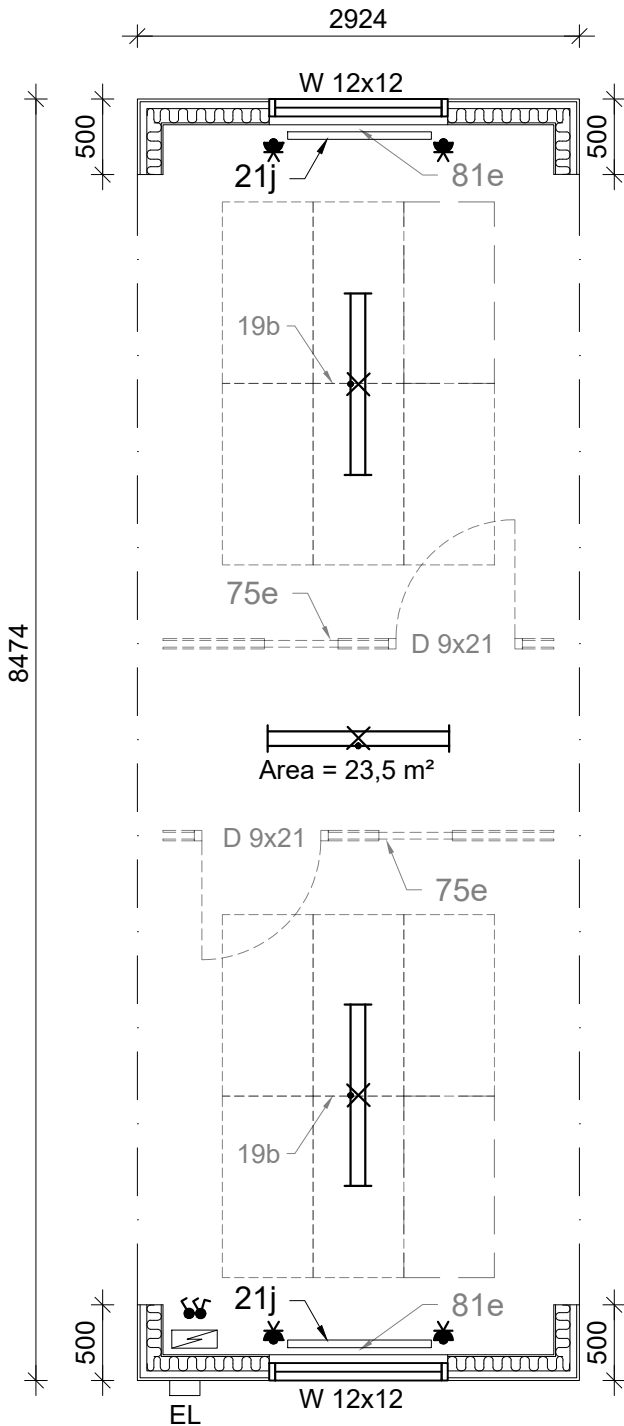

- Wall finish: chipboard
- Room height: 2400 mm
- Area: 23,5 m<sup>2</sup>

INCLUDED		
Pos.	Option	Pieces
21j	Radiator Ensto 1000 W (1500W FIN)	2
76a	Window blinds	2

Number of optional items chosen on the order sheet