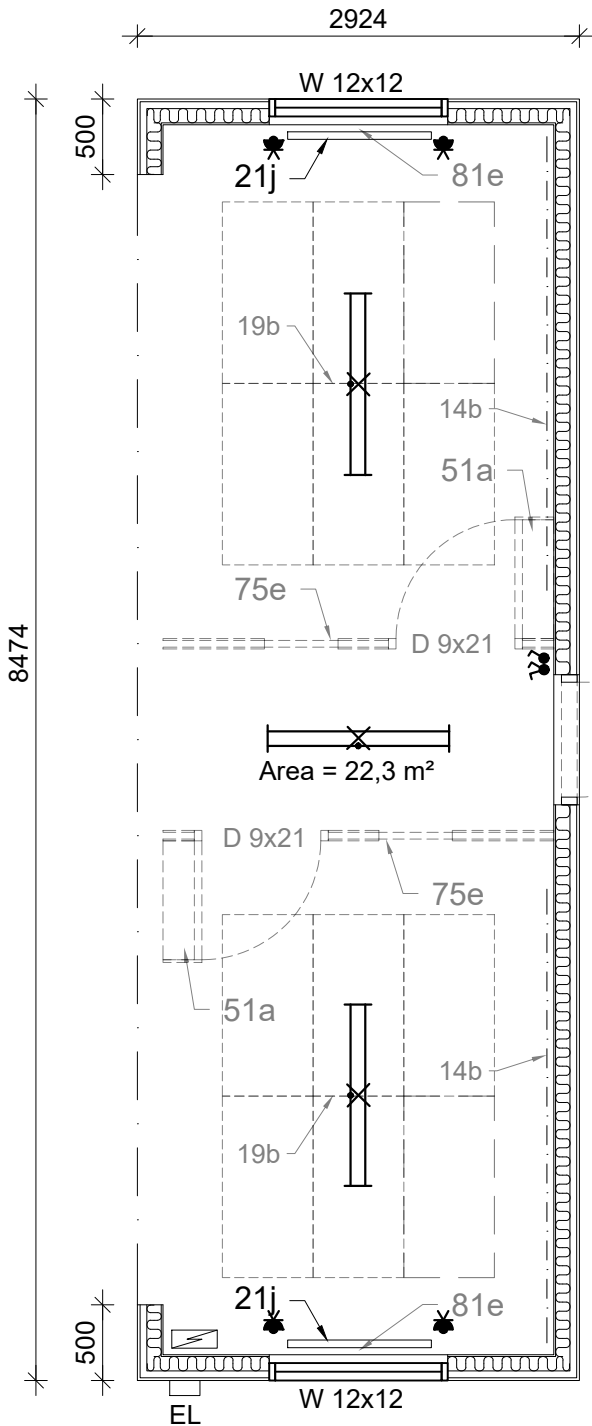

- Wall finish: chipboard
- Room height: 2400 mm
- Area: 22,3 m²

INCLUDED		
Pos.	Option	Pieces
21j	Radiator Ensto 1000 W (1500W FIN)	2
76a	Window blinds	2

Number of optional items chosen on the order sheet

OPTIONAL		
Pos.	Option	Pieces
14b	Elfa top track, white (3000 mm)	
19b	YSO290 Suspended sound insulation boards 1800 x 2400	
22a	YSO190 Heat controlling switch	
51a	YSO220 Corner cupboard + hooks (2pcs)	
71n	YCO175 Wall element inside the 9x21 door frame	
73a	YSO170 Door plate M9x21	
75e	YCO200 Partition wall (1 door, glass wall)	
76c	Window steel bars	
81e	Ventilation aggregate Mitsubishi VL-100 E	

Date
04.11.2019

Env. Class:
C

Rami SE model name:
D2HPIREL

RAMIRENT

Drawing name:
OFFICE
EMPTY, LEFT SIDE OPEN

CatClass:
MODULE OFFICE ENV-C PIR 8.4M 1LW

Model:
C-21

Designer:
K.Kets

Scale:
1:50

Revision:

Date of revision: