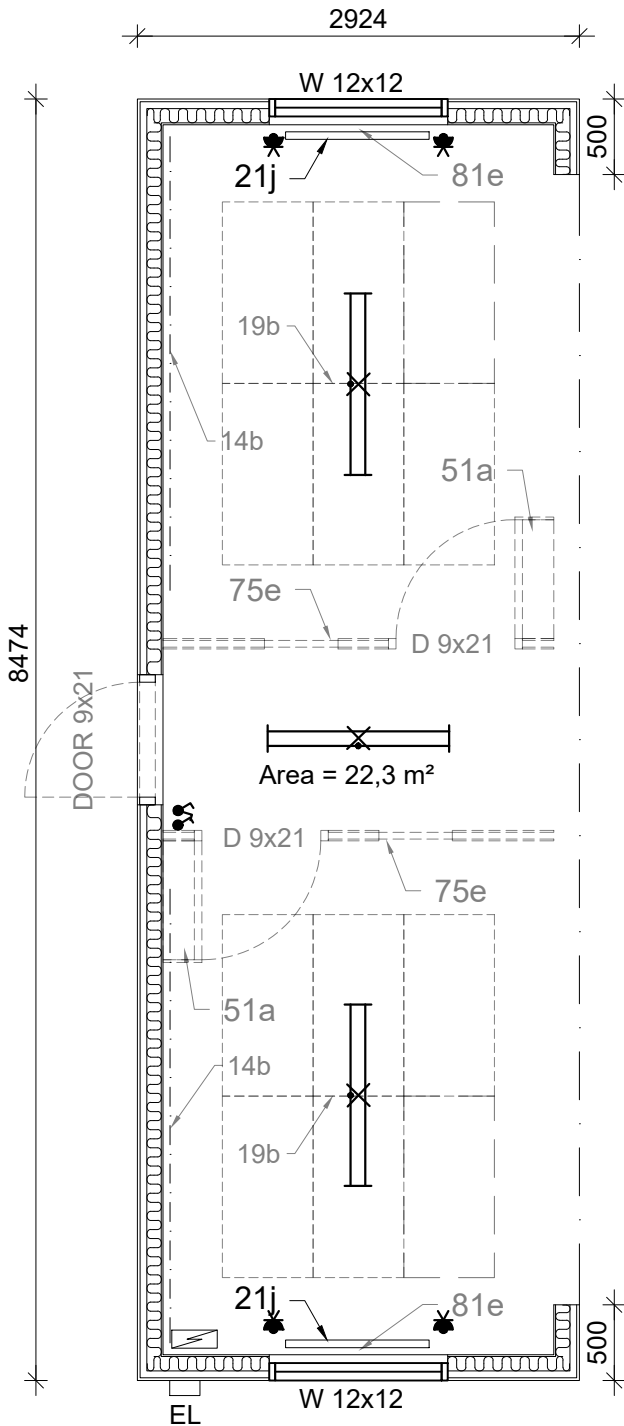

- Wall finish: chipboard
- Room height: 2400 mm
- Area: 22,3 m²

INCLUDED		
Pos.	Option	Pieces
21j	Radiator Ensto 1000 W (1500W FIN)	2
76a	Window blinds	2

Number of optional items chosen on the order sheet

OPTIONAL		
Pos.	Option	Pieces
14b	Elfa top track, white (3000 mm)	
19b	YSO290 Suspended sound insulation boards 1800 x 2400	
22a	YSO190 Heat controlling switch	
51a	YSO220 Corner cupboard + hooks (2pcs)	
71n	YCO175 Wall element inside the 9x21 door frame	
73a	YSO170 Door plate M9x21	
75e	YCO200 Partition wall (1 door, 1 glass wall)	
76c	Window steel bars	
81e	Ventilation aggregate Mitsubishi VL-100 E	

Date: 04.11.2019
 Env. Class: C
 Rami SE model name: D2VPIREL
RAMIRENT

Drawing name: OFFICE EMPTY, RIGHT SIDE OPEN
 CatClass: MODULE OFFICE ENV-C PIR 8.4M 1LW

Model: C-22
 Designer: K.Kets
 Scale: 1:50
 Revision:
 Date of revision: