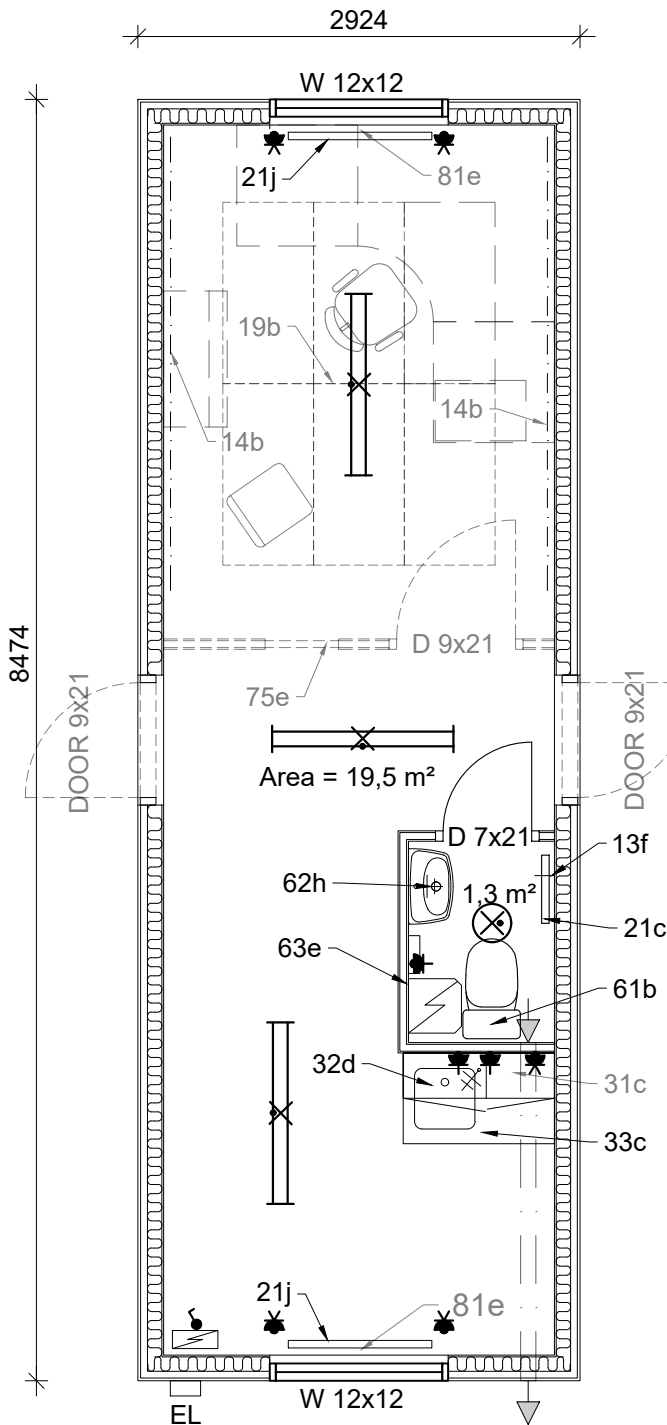

- Wall finish: chipboard
- Room height: 2400 mm
- Area: 21,0 m²

INCLUDED

Pos.	Option	Pieces
13f	Metal double-hook	1
21c	Radiator Ensto 250 W, 380x451	1
21j	Radiator Ensto 1000 W (1500W FIN)	2
32d	Kitchenett cupboards on the wall	1
33c	Minikitchen with fridge (Hisense 85cm) and sink	1
61b	Toilet set: 1 WC-paper holder, 1 toilet seat	1
62h	Washing set: 1 Sink, 1 mirror, 1 light trash bin, 1 box for hand drying paper	1
63e	Water boiler Regent 15L	1
76a	Window blinds	2

Number of optional items chosen on the order sheet

OPTIONAL

Pos.	Option	Pieces
14b	Elfa top track, white (3000 mm)	
15b	YSO270 Information board (1210x910)	
19b	YSO290 Suspended sound insulation boards 1800 x 2400	
22a	YSO190 Heat controlling switch	
31c	YSO610 Microwave oven	
51a	YSO220 Corner cupboard + hooks (2pcs)	
52a	YSO550 Office furniture set	
71n	YCO175 Wall element inside the 9x21 door frame	
73a	YSO170 Door plate M9x21	
75e	YCO200 Partition wall (1 door, 1 glass wall)	
76c	Window steel bars	
81e	Ventilation aggregate Mitsubishi VL-100 E	

Date
30.01.2020

Env. Class:
C

Drawing name:
OFFICE
1WC, 1MINIKITCHEN, 1 OFFICE

Rami SE model name:
CEW

RAMIRENT

CatClass:

Model:
C-40

Designer:
K.Kets
Scale:
1:50