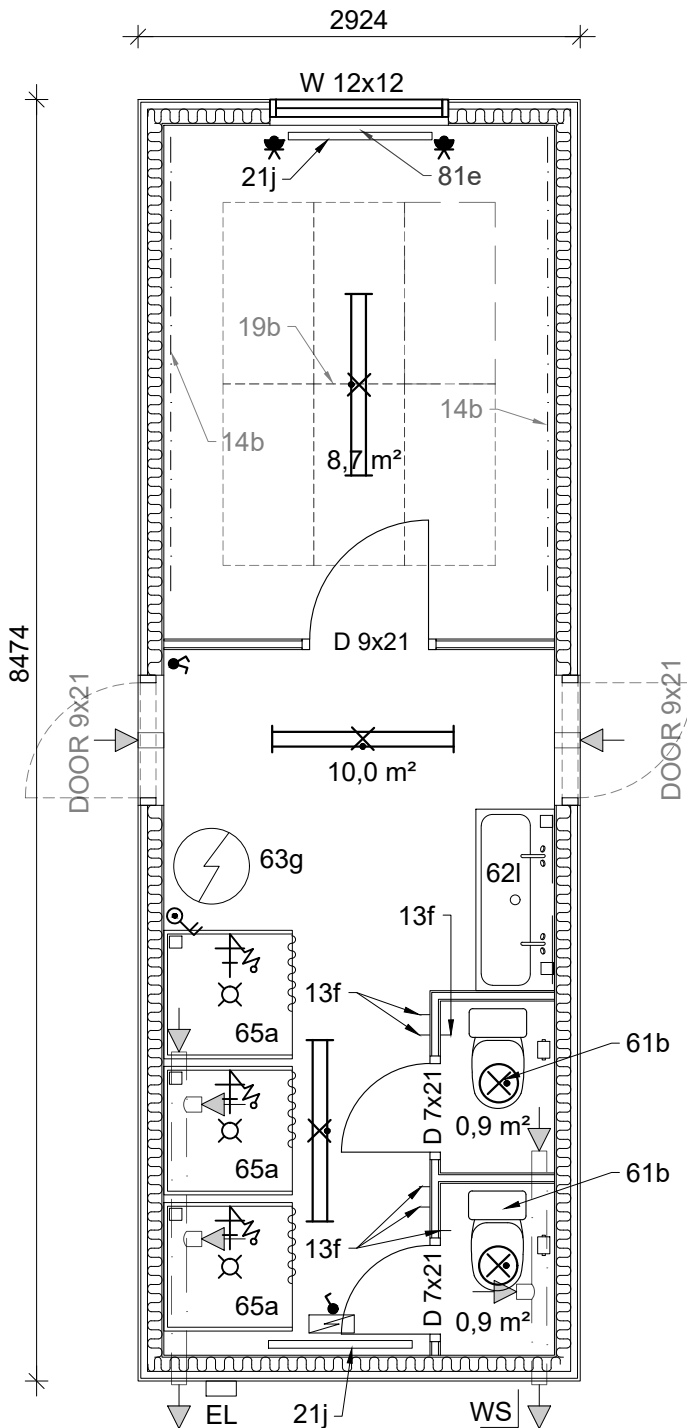

- Wall finish: chipboard
- Room height: 2400 mm
- Area: 21,0 m²

INCLUDED

Pos.	Option	Pieces
13f	Metal double-hook	6
21j	Radiator Ensto 1000 W (1500W FIN)	2
61b	Toilet set: 1 WC-paper holder, 1 toilet seat	2
62i	Washing corner: Sink 100L (without cupboard underneath), 1 mirror, 1 light trash bin	1
63g	Water boiler Pacific 200L	1
65a	Shower cabin	3
72a	Interior door M9x21	1
72b	Interior door M7x21	2
76a	Window blinds	1

Number of optional items chosen on the order sheet

OPTIONAL

Pos.	Option	Pieces
14b	Elfa top track, white (3000 mm)	
15b	YSO270 Information board (1210x910)	
19b	YSO290 Suspended sound insulation boards 1800 x 2400	
22a	YSO190 Heat controlling switch	
71n	YCO175 Wall element inside the 9x21 door frame	
73a	YSO170 Door plate M9x21	
76c	Window steel bars	
81e	Ventilation aggregate Mitsubishi VL-100 E	

Date
20.01.2019

Env. Class:
C

Drawing name:
SANITARY
2WC, 3SHOWER

Model:
C-85

Designer:
K.Kets
Scale:
1:50

Revision:
A
Date of revision:
10.01.2020

Rami SE model name:

RAMIRENT