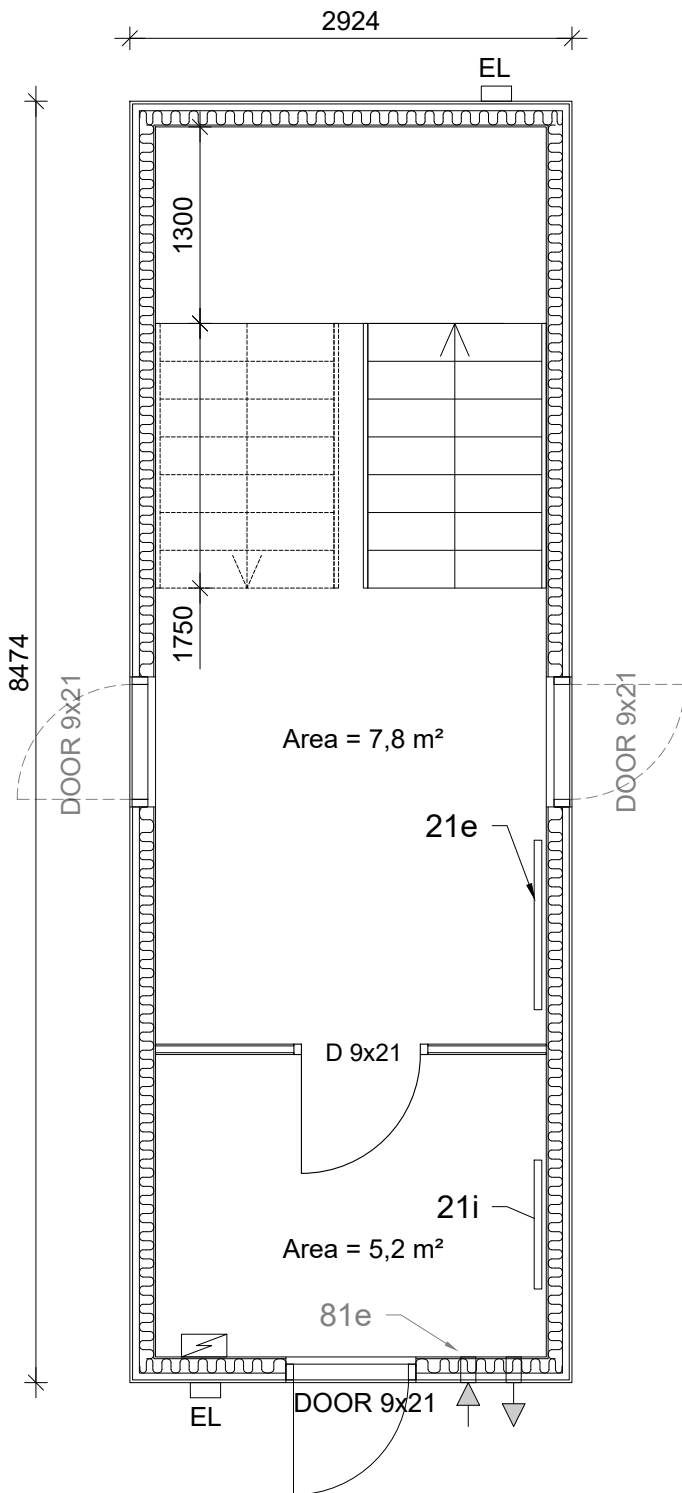

- Wall finish: chipboard
- Room height: 2400 mm
- Area: 21,0 m<sup>2</sup>

Rami SE model name:

CatClass:

Model:

**C-38A**

Designer:

**K.Kets**

Scale:

1:50