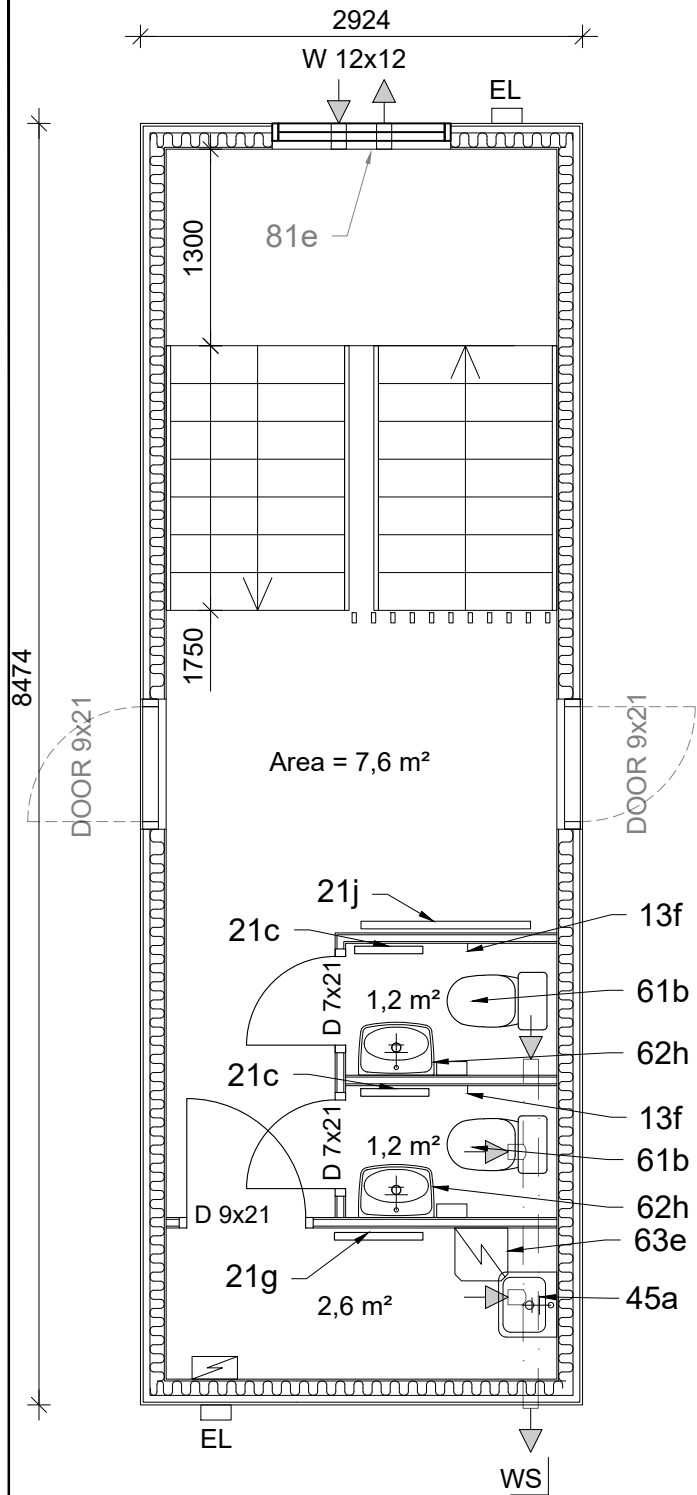

- Wall finish: chipboard
- Room height: 2400 mm
- Area: 21,0 m²

INCLUDED

Pos.	Option	Pieces
13f	Metal double-hook	2
21c	Radiator Ensto 250 W, 380x451	2
21g	Radiator Ensto 500W, 380x585	1
21j	Radiator Ensto 1500W	1
45a	Cleaning set: 1 sink	1
61b	Toilet set: 1 WC-paper holder, 1 toilet seat	2
62h	Washing set: 1 Sink, 1 mirror, 1 light trash bin, 1 box for hand drying paper	2
63e	Water boiler Regent 15L	1
76a	Window blinds	1

Env. Class:
C

Drawing name:
STAIRCASE
BASE

Model:
C-39A

Rami SE model name:

CatClass:

Designer:
K.Kets
Scale:
1:50

Revision:

Date of revision: