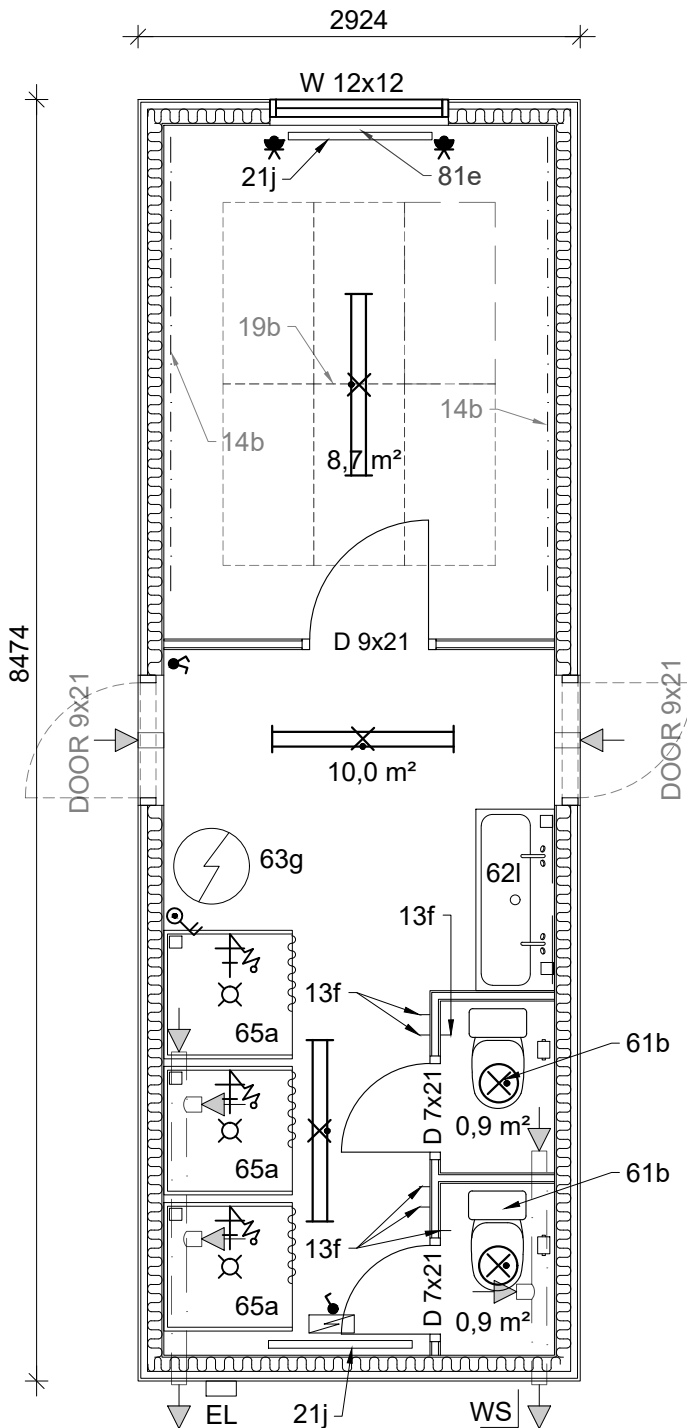

- Wall finish: chipboard
- Room height: 2400 mm
- Area: 21,0 m²

INCLUDED

Pos.	Option	Pieces
13f	Metal double-hook	6
21j	Radiator Ensto 1000 W (1500W FIN)	2
61b	Toilet set: 1 WC-paper holder, 1 toilet seat	2
62l	Washing corner: Sink 100L (without cupboard underneath), 1 mirror, 1 light trash bin	1
63g	Water boiler Pacific 200L	1
65a	Shower cabin	3
72a	Interior door M9x21	1
72b	Interior door M7x21	2
76a	Window blinds	1

Number of optional items chosen on the order sheet

OPTIONAL

Pos.	Option	Pieces
14b	Elfa top track, white (3000 mm)	
15b	YSO270 Information board (1210x910)	
19b	YSO290 Suspended sound insulation boards 1800 x 2400	
22a	YSO190 Heat controlling switch	
71n	YCO175 Wall element inside the 9x21 door frame	
73a	YSO170 Door plate M9x21	
76c	Window steel bars	
81e	Ventilation aggregate Mitsubishi VL-100 E	

Date
20.01.2019

Env. Class:
C

Drawing name:
SANITARY
2WC, 3SHOWER

Model:
C-85

Designer:
K.Kets
Scale:
1:50

Revision:
A
Date of revision:
10.01.2020

RAMIRENT

CatClass: