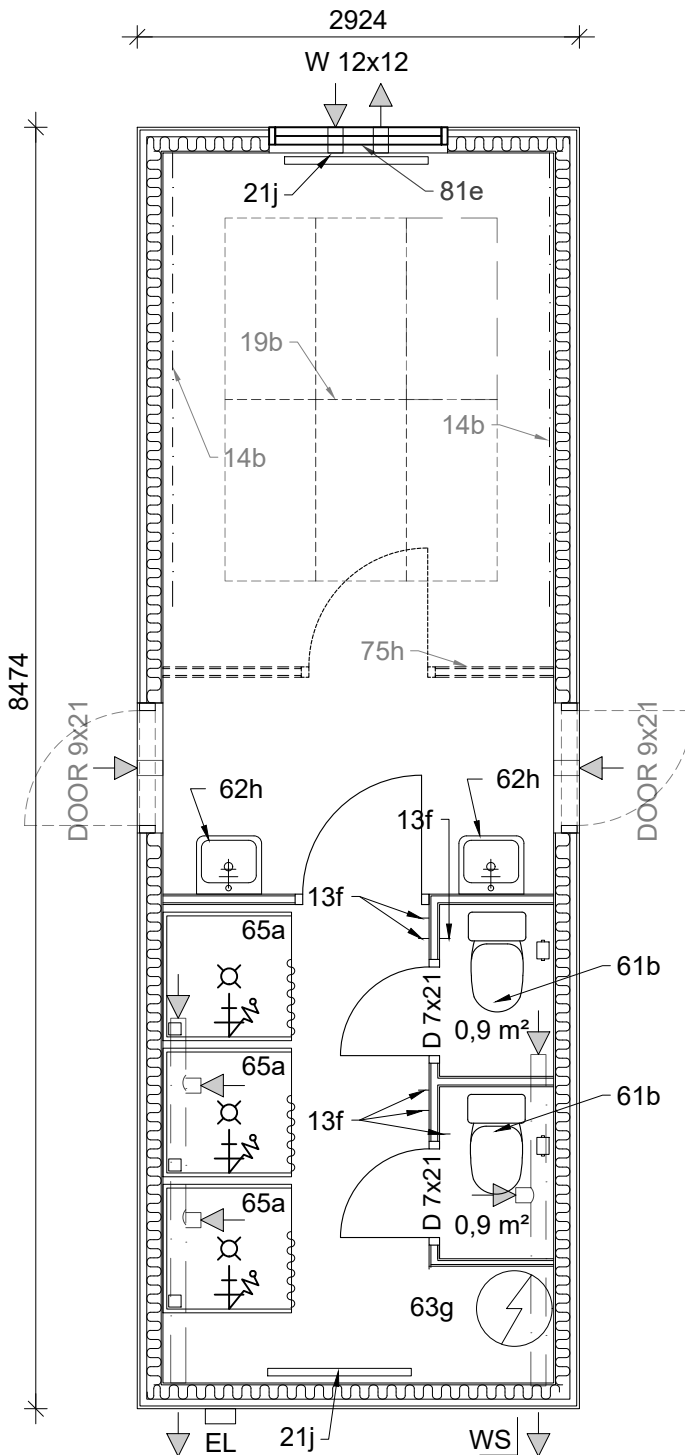

- Wall finish: chipboard
- Room height: 2400 mm
- Area: 21,0 m²

INCLUDED

Pos.	Option	Pieces
13f	Metal double-hook	6
21j	Radiator Ensto 1000 W (1500W FIN)	2
61b	Toilet set: 1 WC-paper holder, 1 toilet seat	2
62h	Washing set: 1 Sink, 1 mirror, 1 light trash bin, 1 box for hand drying paper	2
63g	Water boiler Pacific 200L	1
65a	Shower cabin	3
72a	Interior door M9x21	1
72b	Interior door M7x21	2
76a	Window blinds	1

Number of optional items chosen on the order sheet

OPTIONAL

Pos.	Option	Pieces
14b	Elfa top track, white (3000 mm)	
15b	YSO270 Information board (1210x910)	
19b	YSO290 Suspended sound insulation boards 1800 x 2400	
22a	YSO190 Heat controlling switch	
71n	YCO175 Wall element inside the 9x21 door frame	
73a	YSO170 Door plate M9x21	
76c	Window steel bars	
81e	Ventilation aggregate Mitsubishi VL-100 E	
75h	Partition wall (1 door)	

Date: 20.01.2019
 Env. Class: C
 Rami SE model name:
RAMIRENT

Drawing name: SANITARY 2WC, 3SHOWER
 CatClass: MODULE SAN ENV-C 8.4M 2WC 3SHR 1PW

Model: C-85
 Designer: K.Kets
 Scale: 1:50
 Revision: B
 Date of revision: 16.11.2020